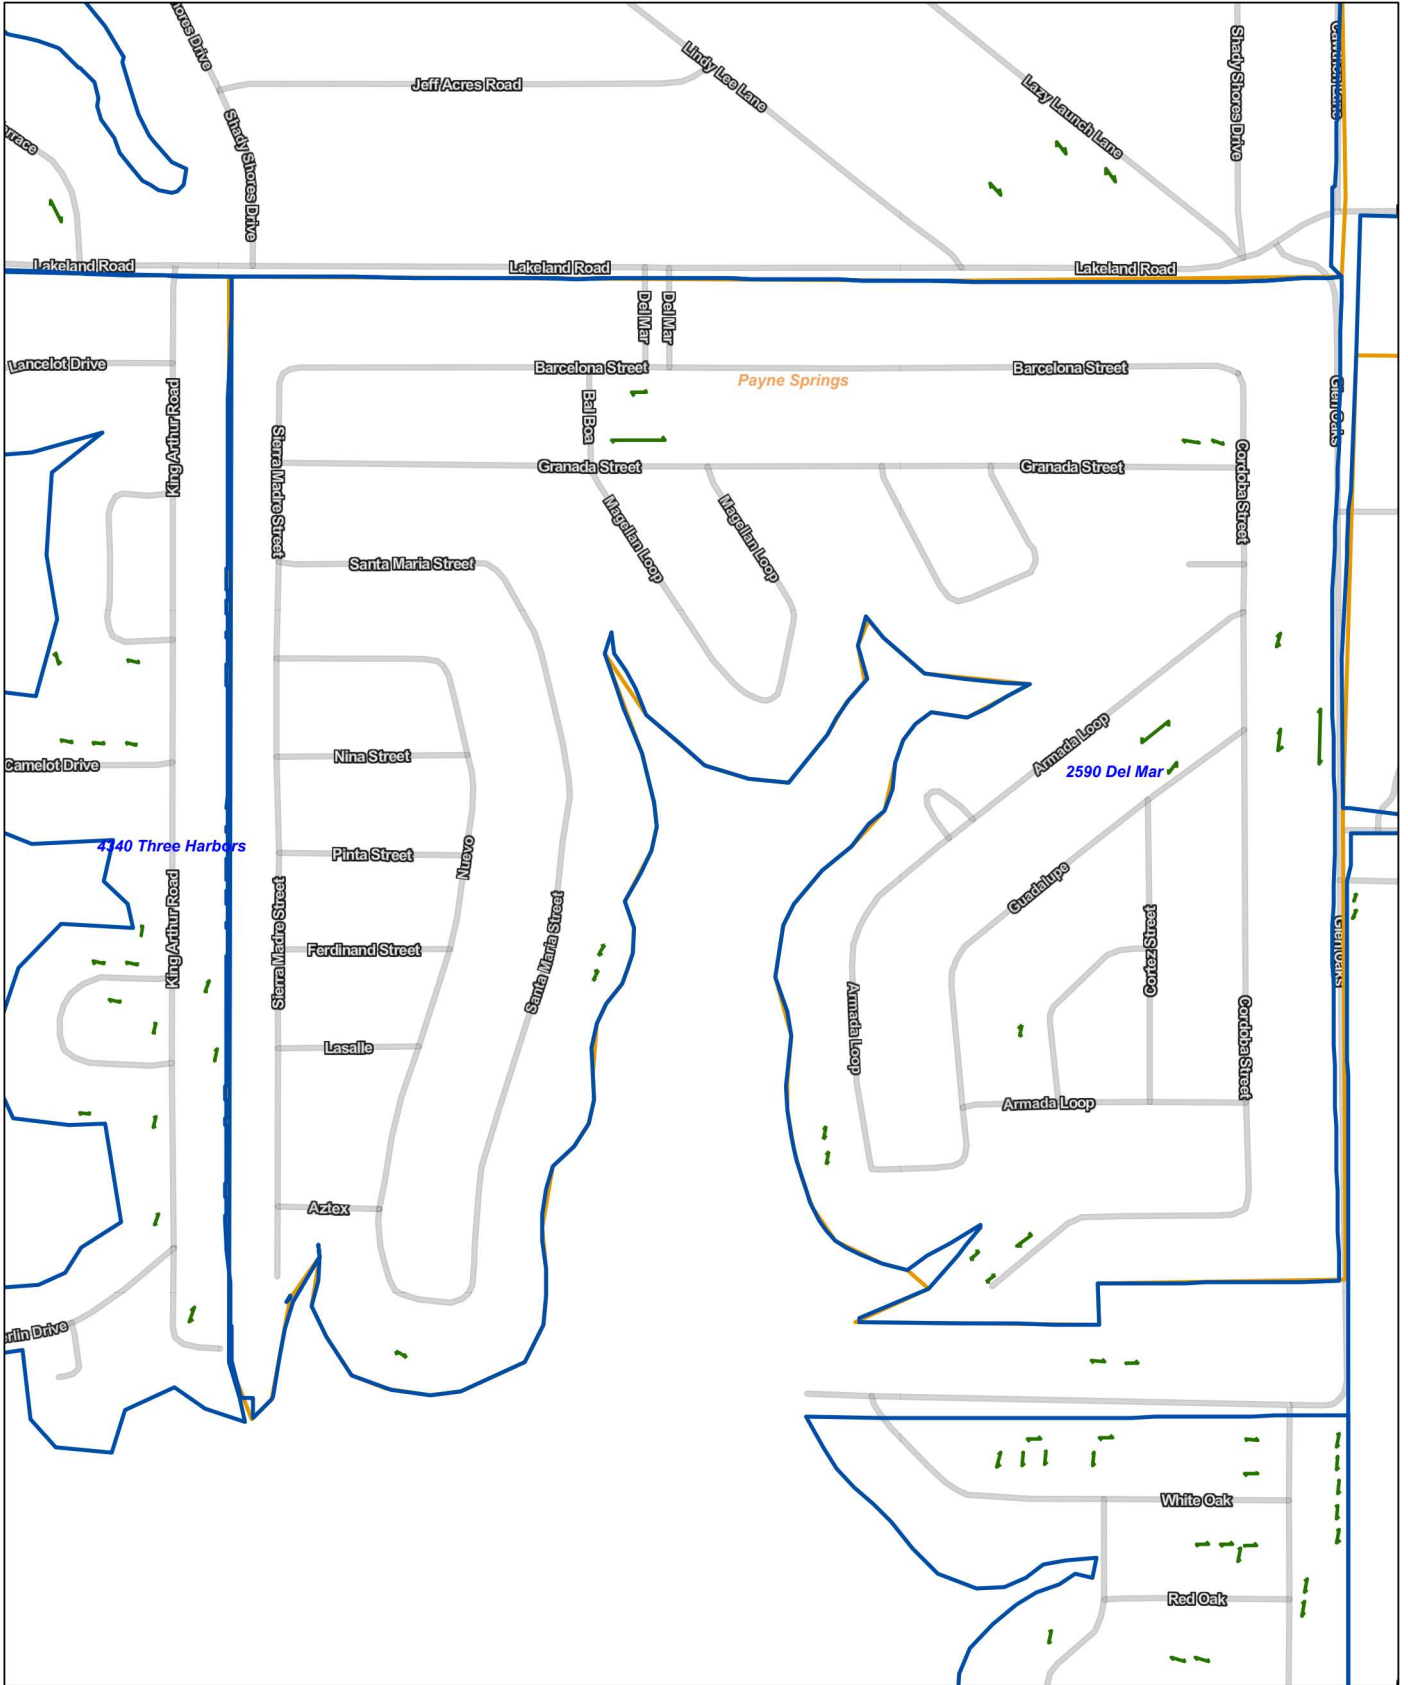

# Henderson CAD Web Map

10/15/2024, 7:52:51 AM

- ▬ Subdivisions
- ▬ City Limits
- - - Land Hooks

Map data © OpenStreetMap contributors, Microsoft, Facebook, Inc. and its affiliates, Esri Community Maps contributors, Map layer by Esri