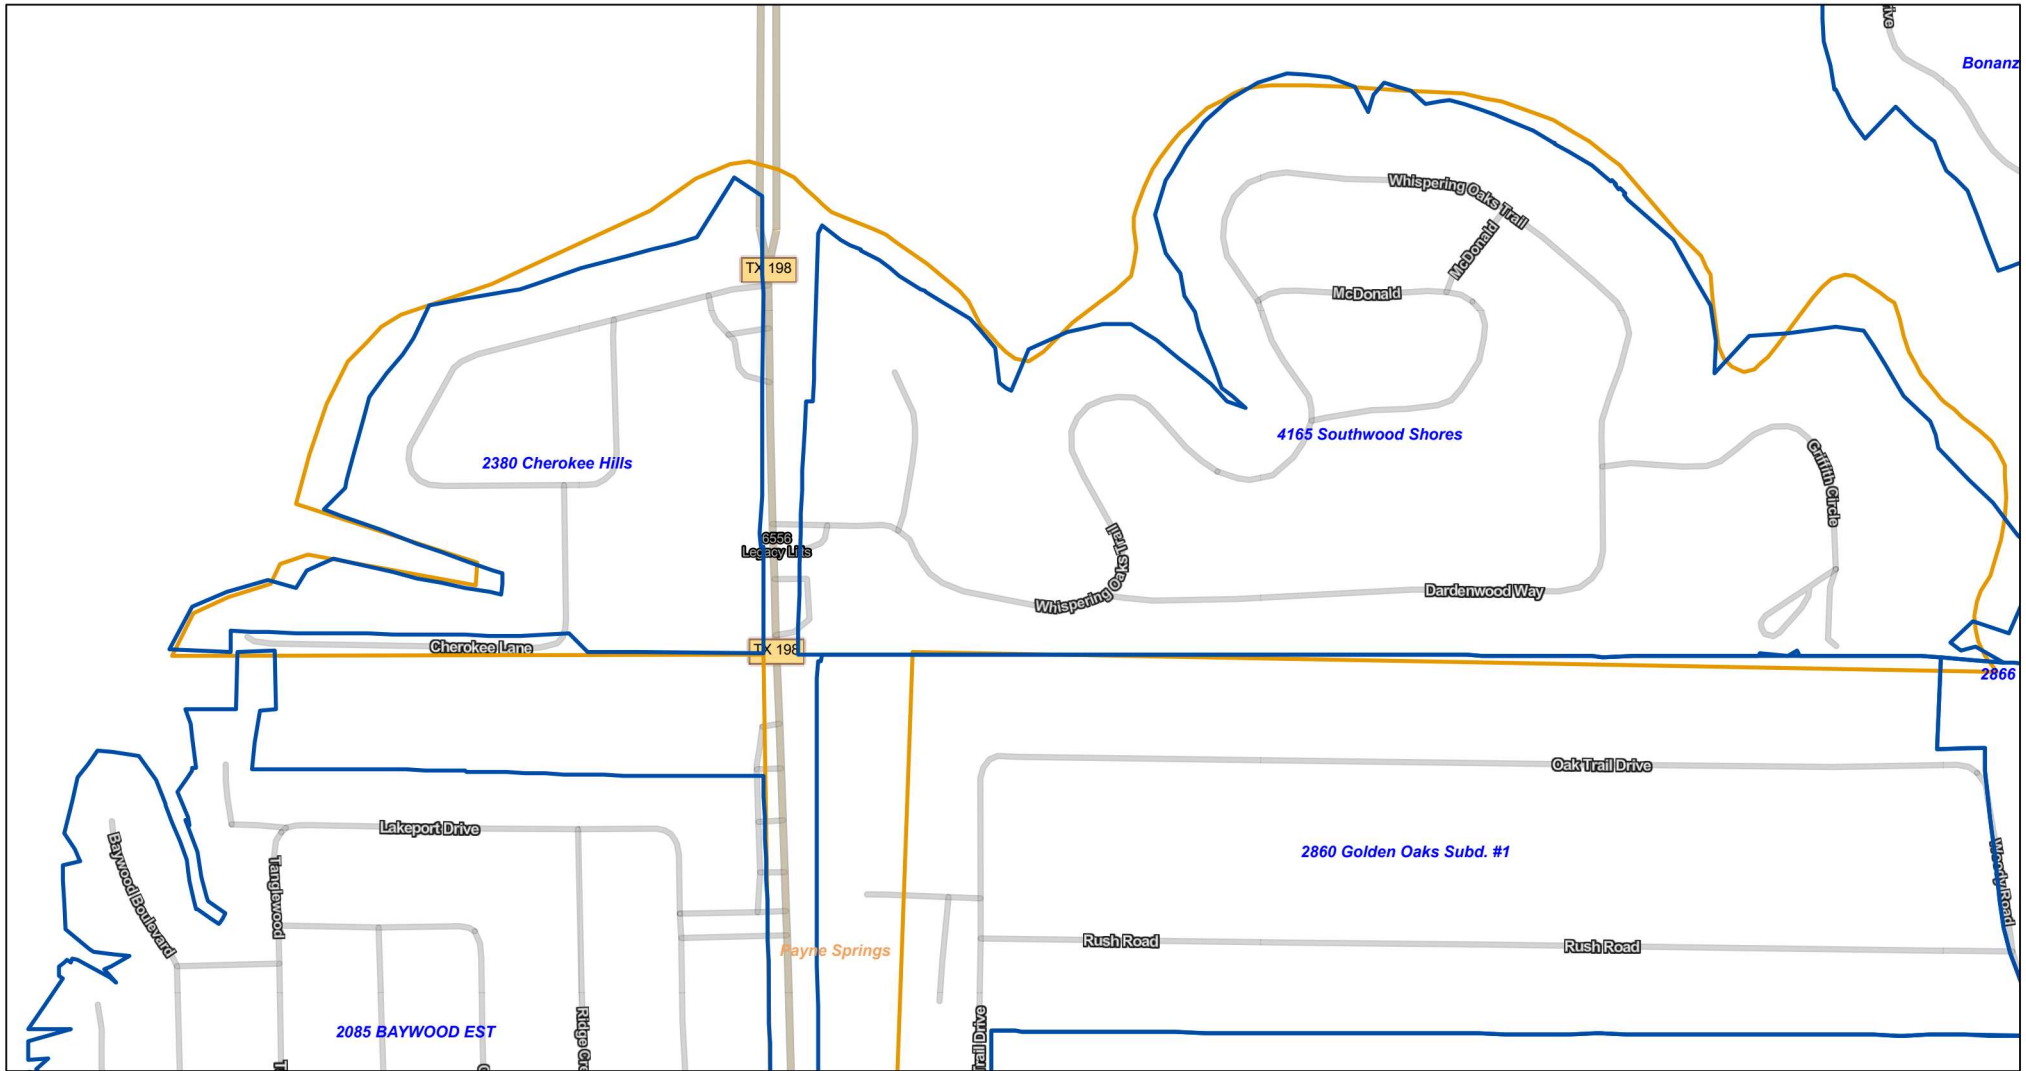

Henderson CAD Web Map

10/15/2024, 8:37:00 AM

-  Subdivisions
-  City Limits

1:4,514

Map data © OpenStreetMap contributors, Microsoft, Facebook, Inc. and its affiliates, Esri Community Maps contributors, Map layer by Esri

Disclaimer: This product is for informational purposes only and has not been prepared for or be suitable for legal, engineering, or surveying purposes. It does not represent an on-the-ground survey and represents only the approximate relative location of boundaries.